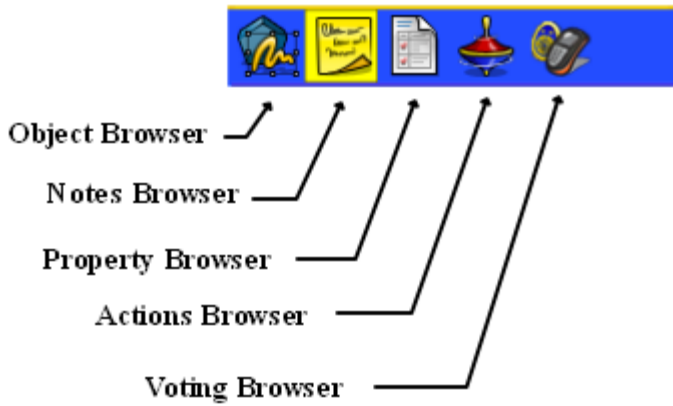

Browser Tools