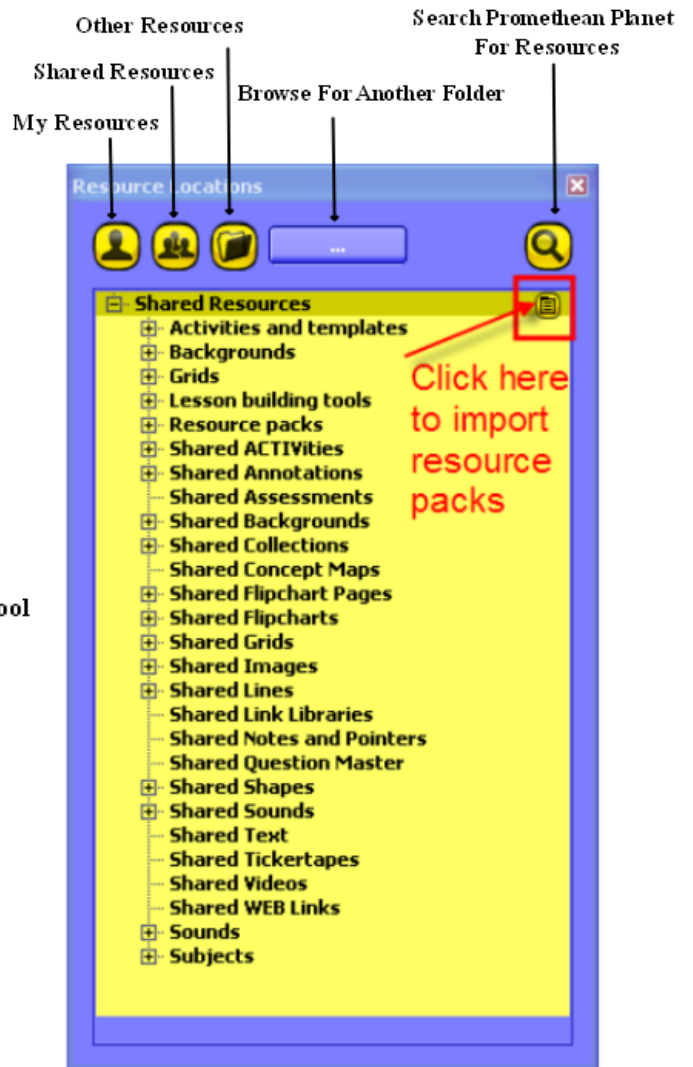

Browser Tools